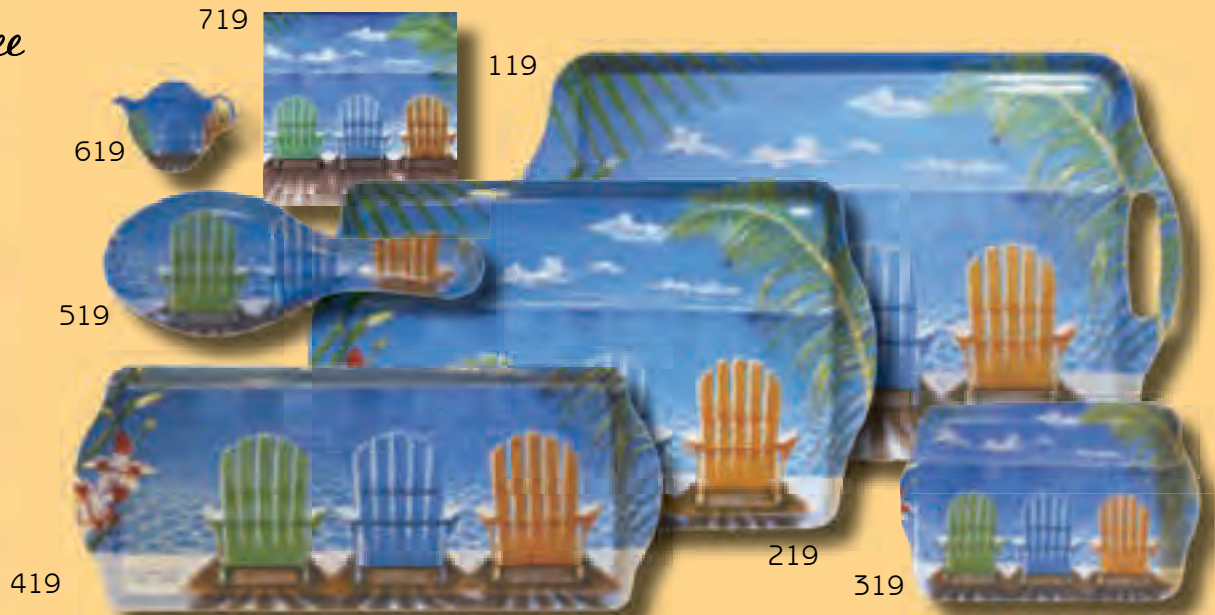

Saturday Matinee

- 119 Large Tray
- 219 Medium Tray
- 319 Small/Scatter Tray
- 419 Loaf Tray
- 519 Spoon Rest
- 619 Tea Bag Holder
- 719 Beverage Napkin
- 819 Vinyl Placemat