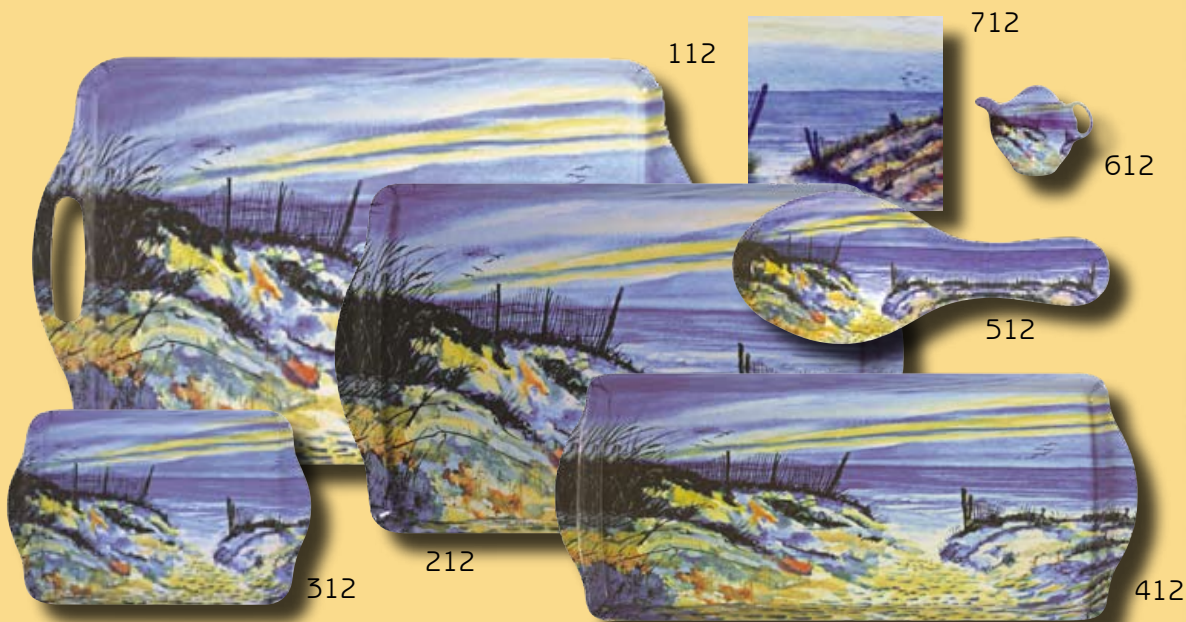

Time For Two

- 110 Large Tray
  19"x15"
- 210 Medium Tray
  13"x8.75"
- 310 Small/Scatter Tray
  5.75"x8.5"
- 410 Loaf Tray
  15"x6.5"
- 510 Spoon Rest
  9.5"x4"
- 610 Tea Bag Holder
  3"x3"
- 710 Beverage Napkin
  5.5"x5.5"
- 810 Vinyl Placemat
  17.125"x11.25"
- 1010 6 pc Hors D'oeuvre
  5.5"x5.5"

Beach Access

- 112 Large Tray
  19"x15"
- 212 Medium Tray
  13"x8.75"
- 312 Small/Scatter Tray
  5.75"x8.5"
- 412 Loaf Tray
  15"x6.5"
- 512 Spoon Rest
  9.5"x4"
- 612 Tea Bag Holder
  3"x3"
- 712 Beverage Napkin
  5.5"x5.5"