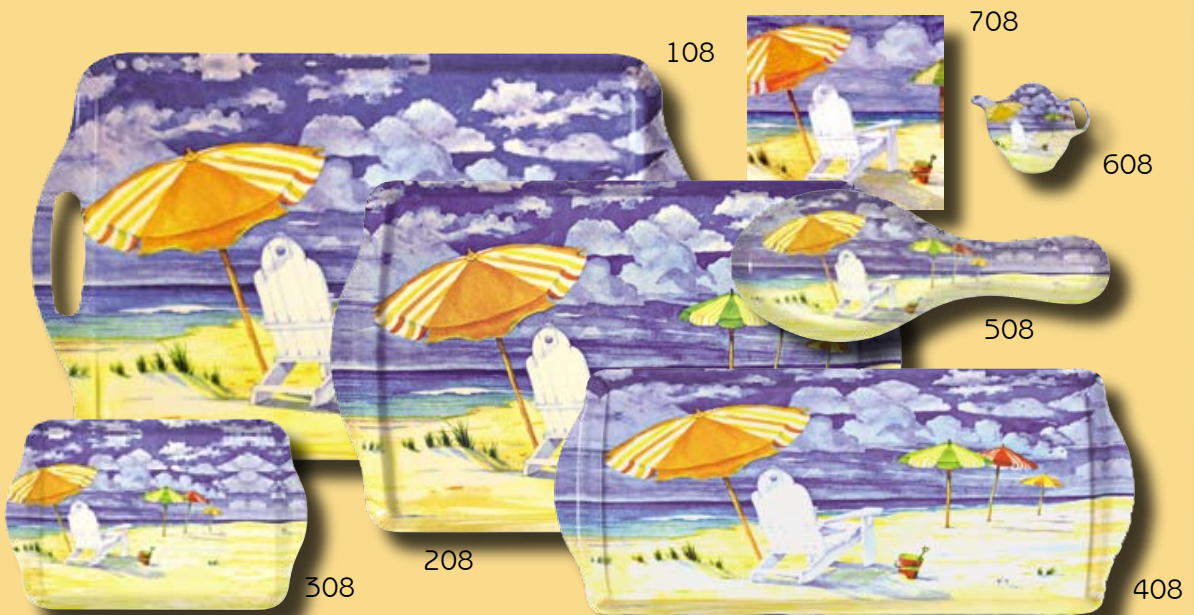

Umbrellas on Parade II

- 108 Large Tray
  19"x15"
- 208 Medium Tray
  13"x8.75"
- 308 Small/Scatter Tray
  5.75"x8.5"
- 408 Loaf Tray
  15"x6.5"
- 508 Spoon Rest
  9.5"x4"
- 608 Tea Bag Holder
  3"x3"
- 708 Beverage Napkin
  5.5"x5.5"
- 808 Vinyl Placemat
  17.125"x11.25"
- 1008 6 pc Hors D'oeuvre
  5.5"x5.5"