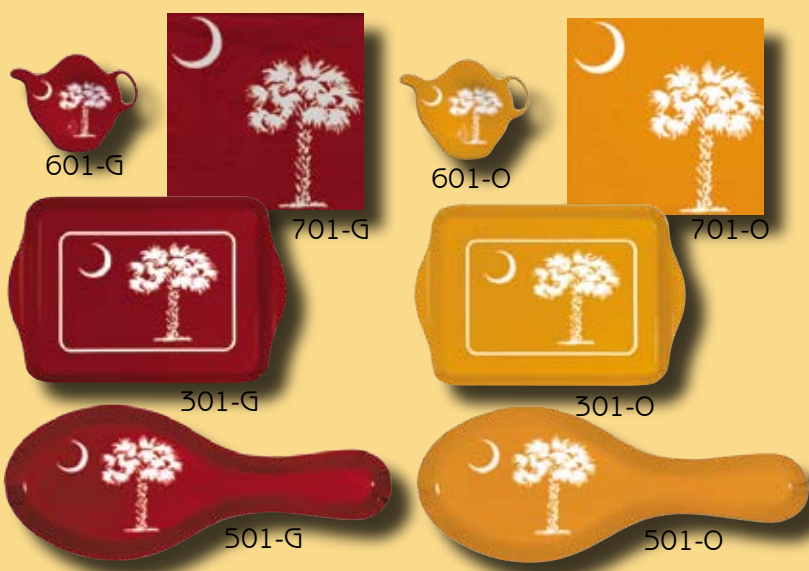

Special Name Drop Items