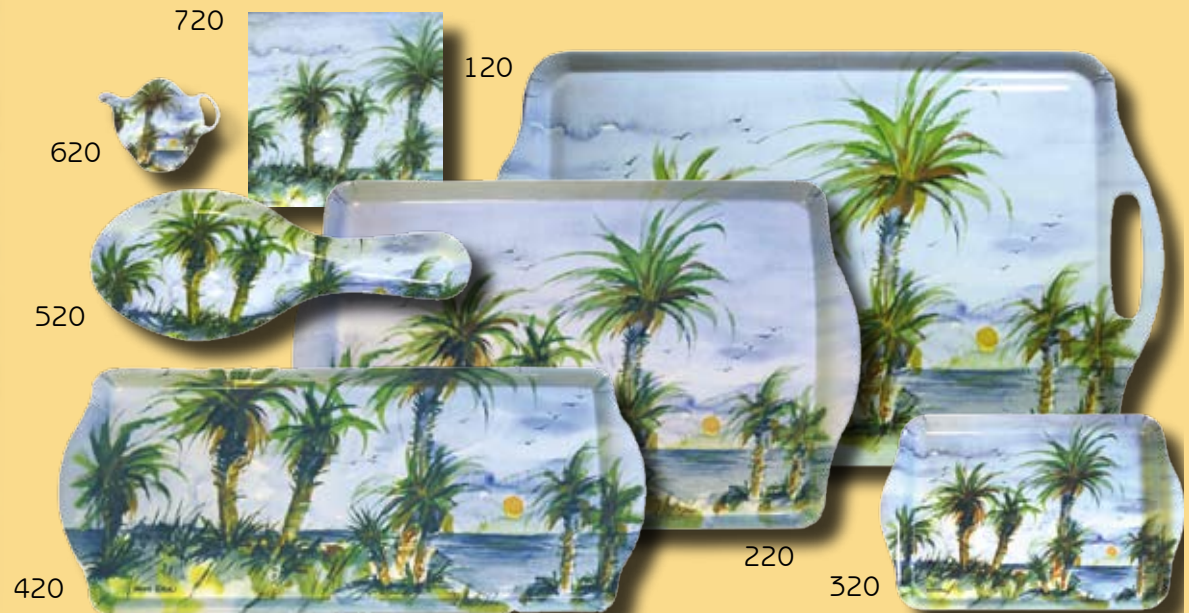

Palm Trees

- 120 Large Tray
  19"x15"
- 220 Medium Tray
  13"x8.75"
- 320 Small/Scatter Tray
  5.75"x8.5"
- 420 Loaf Tray
  15"x6.5"
- 520 Spoon Rest
  9.5"x4"
- 620 Tea Bag Holder
  3"x3"
- 720 Beverage Napkin
  5.5"x5.5"
- 820 Vinyl Placemat
  17.125"x11.25"