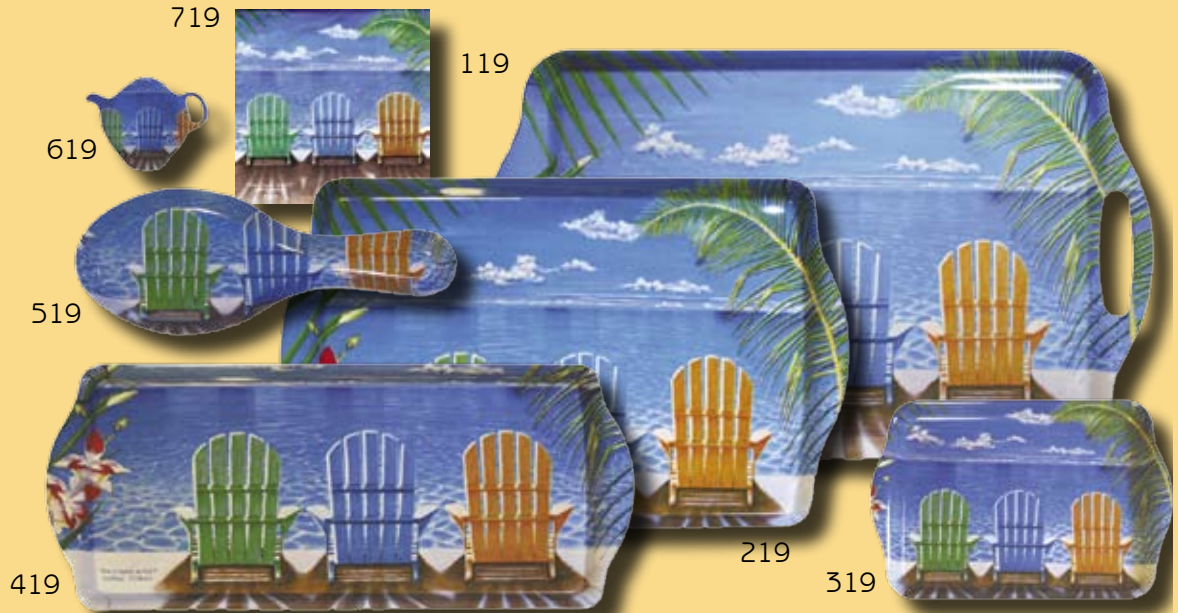

Saturday Matinee

- 119 Large Tray
  19"x15"
- 219 Medium Tray
  13"x8.75"
- 319 Small/Scatter Tray
  5.75"x8.5"
- 419 Loaf Tray
  15"x6.5"
- 519 Spoon Rest
  9.5"x4"
- 619 Tea Bag Holder
  3"x3"
- 719 Beverage Napkin
  5.5"x5.5"
- 819 Vinyl Placemat
  17.125"x11.25"