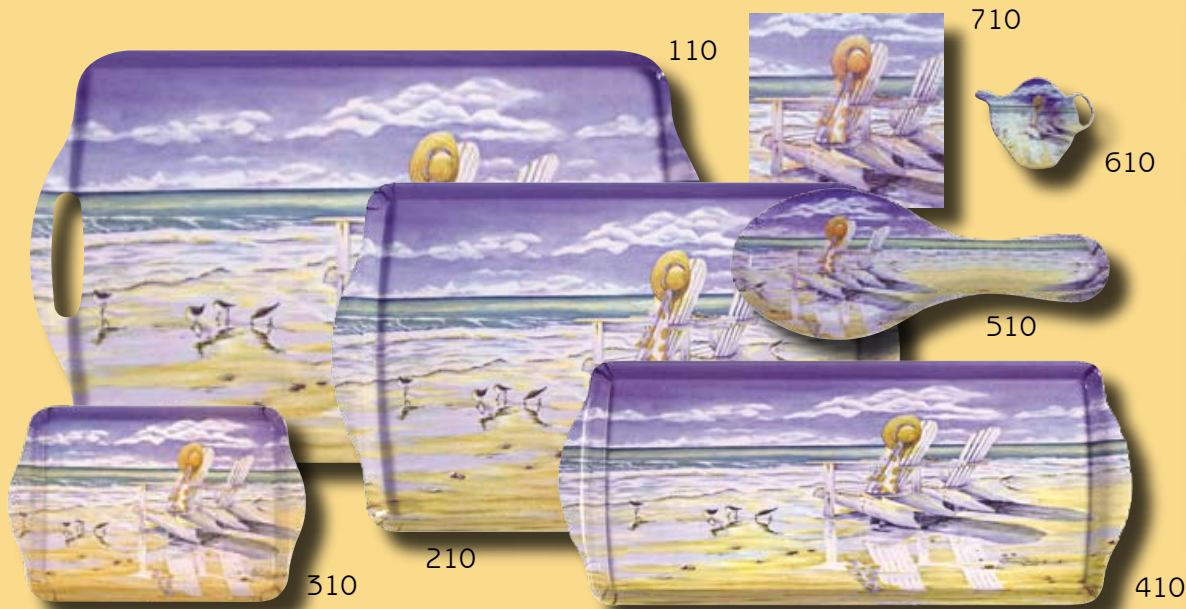

Time For Two

- 110 Large Tray
  19"x15"
- 210 Medium Tray
  13"x8.75"
- 310 Small/Scatter Tray
  5.75"x8.5"
- 410 Loaf Tray
  15"x6.5"
- 510 Spoon Rest
  9.5"x4"
- 610 Tea Bag Holder
  3"x3"
- 710 Beverage Napkin
  5.5"x5.5"
- 810 Vinyl Placemat
  17.125"x11.25"
- 1010 6 pc Hors D'oeuvre
  5.5"x5.5"

Beach Access

- 112 Large Tray
  19"x15"
- 212 Medium Tray
  13"x8.75"
- 312 Small/Scatter Tray
  5.75"x8.5"
- 412 Loaf Tray
  15"x6.5"
- 512 Spoon Rest
  9.5"x4"
- 612 Tea Bag Holder
  3"x3"
- 712 Beverage Napkin
  5.5"x5.5"

Umbrellas on Parade II

- 108 Large Tray
  19"x15"
- 208 Medium Tray
  13"x8.75"
- 308 Small/Scatter Tray
  5.75"x8.5"
- 408 Loaf Tray
  15"x6.5"
- 508 Spoon Rest
  9.5"x4"
- 608 Tea Bag Holder
  3"x3"
- 708 Beverage Napkin
  5.5"x5.5"
- 808 Vinyl Placemat
  17.125"x11.25"
- 1008 6 pc Hors D'oeuvre
  5.5"x5.5"